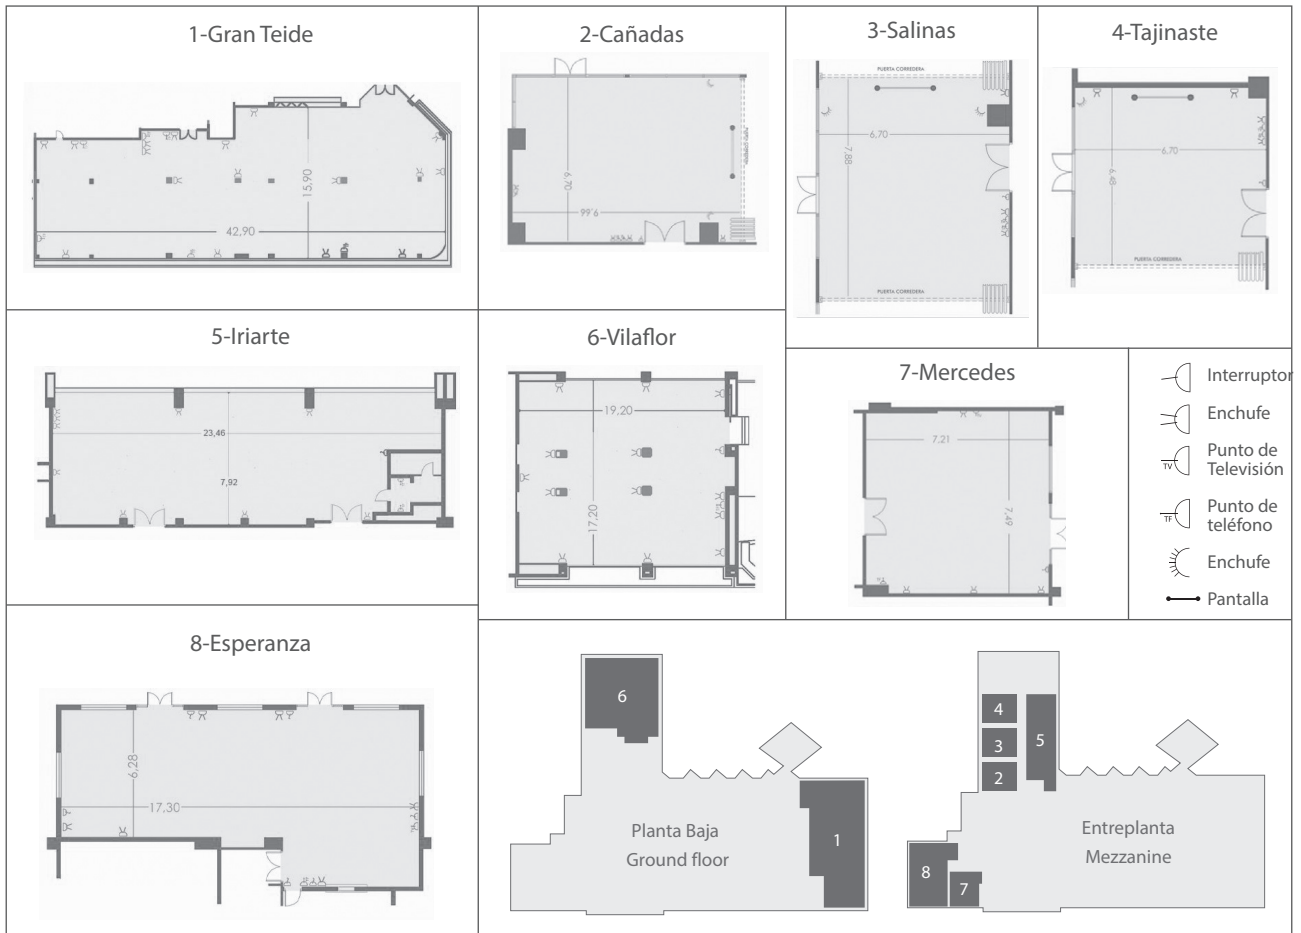

m²	Ancho Width	Largo Length	Alto Heights	Cocktail	Banquete Banquet	Buffet	Teatro Theatre	Escuela Classroom	Forma "U" "U" Shape	Imperial	Cabaret
Vilafior	330	19,2 m	17,2 m	2,84 m	250	170	150	250	150	70	70	78
GranTeide	682	42,9 m	15,9 m	3,12 m	600	350	300	500	300			150
Palmera	137	13,9 m	9,9 m	2,78 m	100	80	60					
Mercedes	54	7,4 m	7,2 m	2,67 m	50	40						30
Esperanza	109	17,3 m	6,2 m	2,52 m	80	50						48
Cañadas*	65	9,66 m	6,7 m	2,68 m				30	25	20	18	36
Salinas*	53	7,88 m	6,7 m	2,68 m				25	20	10	8	30
Tajinaste*	43	6,48 m	6,7 m	2,68 m				16	8	10	8	18
Tenerife	159	24,02m	6,7 m	2,68 m				120	90	70	70	90
Iriarte	166	20,8 m	8,0 m	2,83 m			100	100	40	55	50	60
Jardines	25000				1250	850						

* Salones comunicados